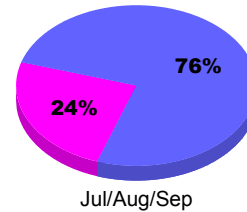

Membership Results
2011-2012

Membership
2010-2011

Month	Net Memb Goal	Actual New Memb	Actual Dropped Memb	Gain/Loss of Memb	Gain/Loss of Memb
Jul/Aug/Sep		114	-112	2	31
Totals		114	-112	2	31

Membership Results 2011-2012

Goal, New, Dropped, Gain/Loss

Comparison of Membership Gain/Loss

Current Year Compared to the Previous Year

Gender Comparison 2011-2012

Male Female

2011-2012 GMT Reports for District (or Undistricted) **District 303 MACAU**

GMT: **PAUL CHOR HO FAN**

Location: **MACAU**

GMT CA: **5**

CLUBS

Club Results
2011-2012

Clubs
2010-2011

Month	New Club Goal	Actual New Clubs	Actual Dropped Clubs	Gain/Loss of Clubs	Gain/Loss of Clubs
Jul/Aug/Sep		0	0	0	0
Totals		0	0	0	0