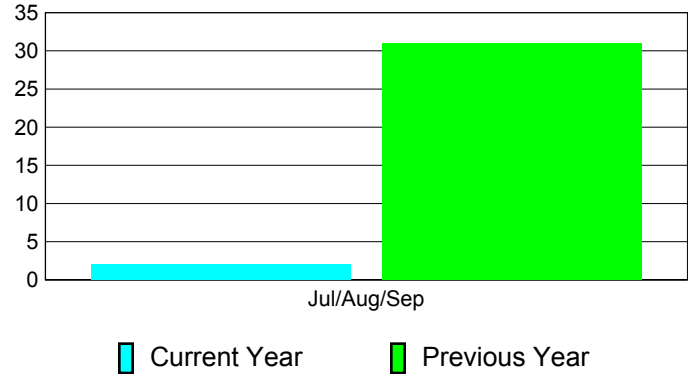

Comparison of Membership Gain/Loss

Current Year Compared to the Previous Year