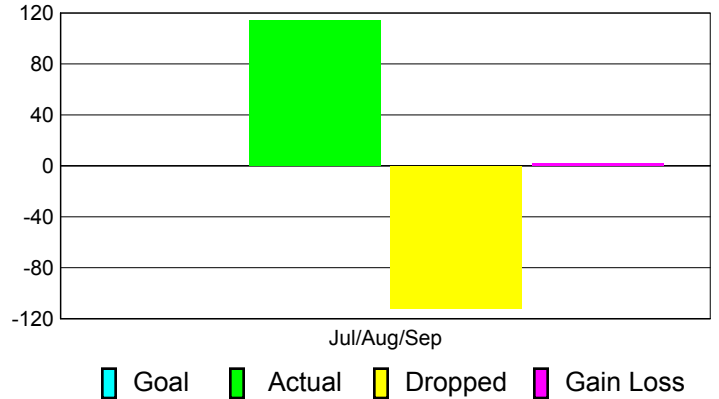

Membership Results 2011-2012

Goal, New, Dropped, Gain/Loss