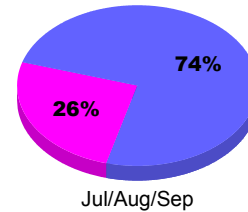

YTD Status Quo Clubs 2011-2012

Status Quo Clubs Compared to Status Quo Members

Legend: Status Quo Clubs (Cyan), Total Status Quo Members (Green)

MEMBERSHIP

Membership Results
2011-2012

Membership
2010-2011

Month	Net Memb Goal	Actual New Memb	Actual Dropped Memb	Gain/Loss of Memb	Gain/Loss of Memb
Jul/Aug/Sep		2	-1	1	-3
Totals		2	-1	1	-3

Membership Results 2011-2012

Goal, New, Dropped, Gain/Loss

Legend: Goal (Cyan), Actual (Green), Dropped (Yellow), Gain Loss (Magenta)

Comparison of Membership Gain/Loss

Current Year Compared to the Previous Year

Legend: Current Year (Cyan), Previous Year (Green)

Gender Comparison 2011-2012

Jul/Aug/Sep

Legend: Male (Blue), Female (Magenta)